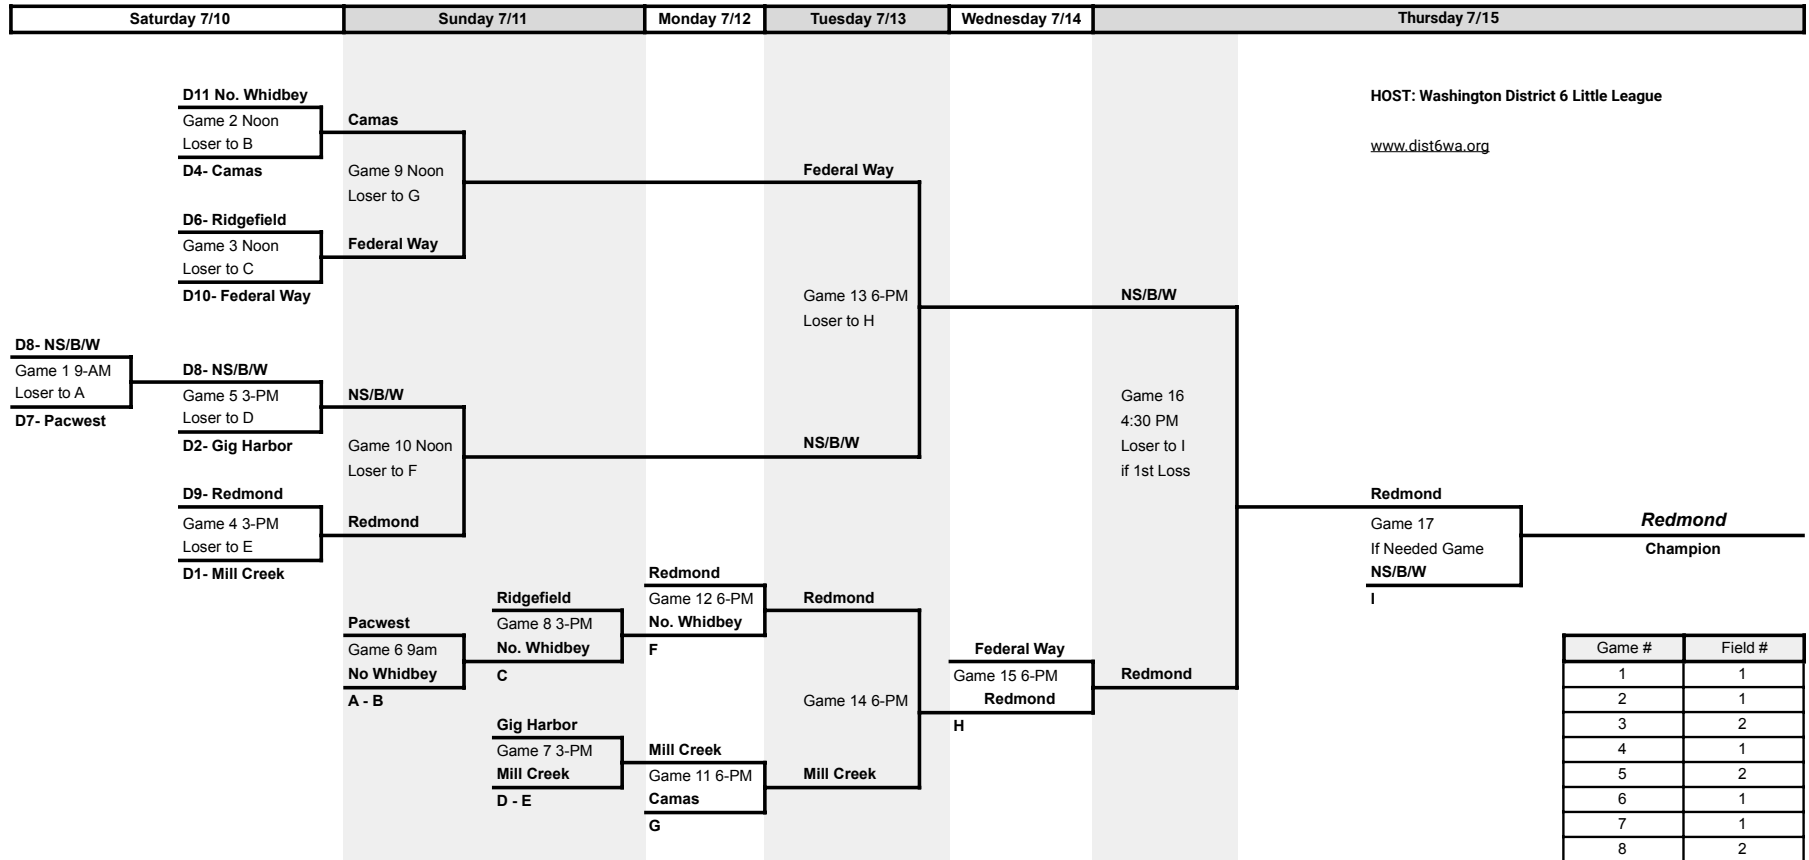

2021 WASHINGTON STATE GIRLS LITTLE LEAGUE SOFTBALL TOURNAMENT

[All games at Abrams Park in Ridgefield, Washington](#)

All fields are skinned, with grass out fields
 All games are daylight games
 "NO" water will be supplied in dugouts
 Teams/players are encouraged to bring water bottles or sports drinks

Version 1.2 - 7/15/2021
 Subject to change without notice

D1) Mill Creek LL
 D2) Gig Harbor LL
 D4) Camas LL
 D6) Ridgefield LL
 D7) Pacwest LL

D8) N.Shore/Bothell/Woodinville
 D9) Redmond LL
 D10) Federal Way LL
 D11) North Whidbey LL

Game #	Field #
1	1
2	1
3	2
4	1
5	2
6	1
7	1
8	2
9	1
10	2
11	1
12	2
13	1
14	2
15	1
16	1
17	1