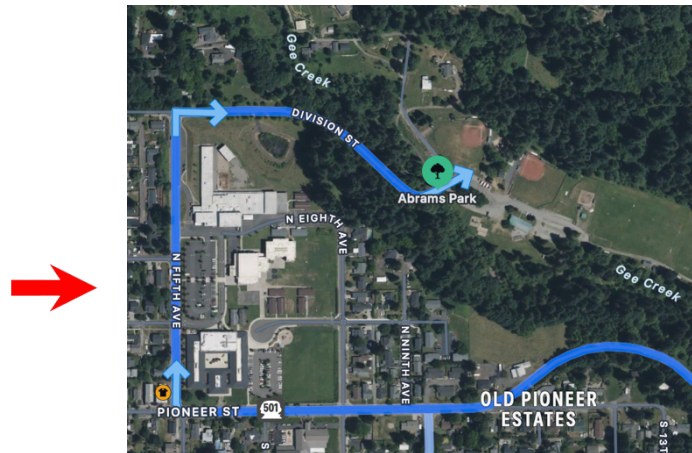

Directions to **Abrams Park** 400 Abrams Park Rd, Ridgefield, WA 98642

NOTE: **RED ARROW** show overflow parking area at Union Ridge Elementary School.

Take Exit 14 from either I-5 N (turn left) or I-5 S (turn right) on WA-501/Pioneer St in Ridgefield heading West.

At the first traffic circle keep going West, take the 1st exit onto Pioneer St

At the next traffic circle keep going West, take the 2nd exit and stay on Pioneer St

At the next traffic circle keep going West, take the 2nd exit and stay on Pioneer St

Turn right onto N 5th Ave

Turn right onto Division St and down the hill to **Abrams Park**  
400 Abrams Park Rd, Ridgefield, WA 98642